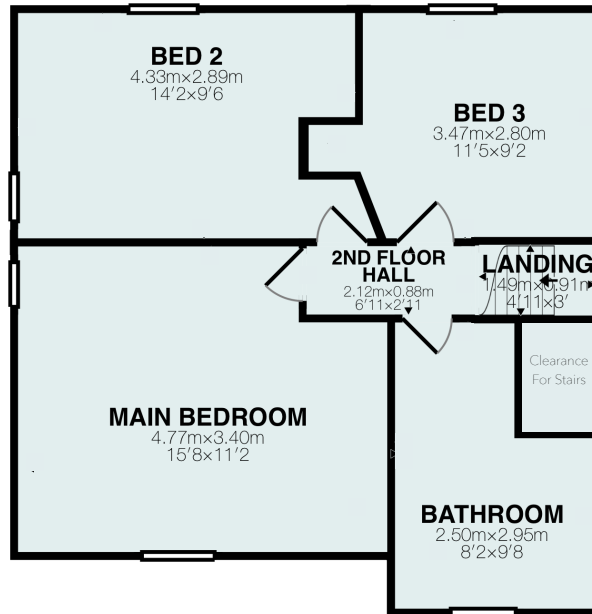

24 Miles Court

Hamilton, Ontario

Total Above Grade Exterior ft²
 Approx Exterior Area = 1364.8 ft²
Total Exterior ft²
 Approx Exterior Area (includes basement) = 1718.57 ft²

**Main Level
 (above grade)**

Approx Interior Floor Area = 618.2 ft²
 Approx Exterior Area = 749.7 ft²

**Upper Level
 (above grade)**

Approx Interior Floor Area = 522.1 ft²
 Approx Exterior Area = 615.1 ft²

**Lower Level
 (below grade)**

Approx Interior Floor Area = 279.6 ft²
 Approx Exterior Area = 353.77 ft²