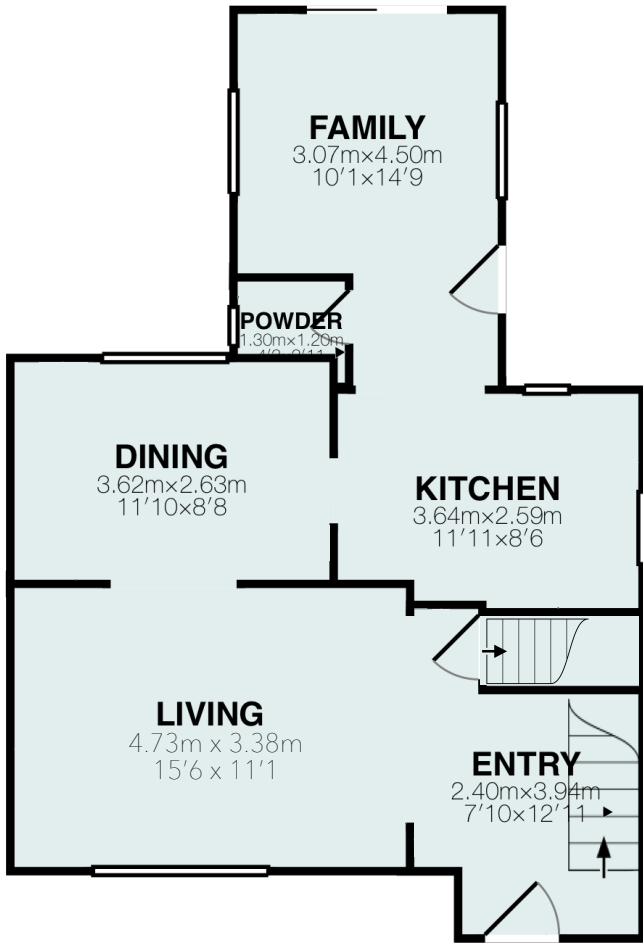

24 Miles Court

Hamilton, Ontario

Total Above Grade Exterior ft²
 Approx Exterior Area = 1364.8 ft²
Total Exterior ft²
 Approx Exterior Area (includes basement) = 1718.57 ft²

**Main Level
 (above grade)**

Approx Interior Floor Area = 618.2 ft²
 Approx Exterior Area = 749.7 ft²

**Upper Level
 (above grade)**

Approx Interior Floor Area = 522.1 ft²
 Approx Exterior Area = 615.1 ft²

**Lower Level
 (below grade)**

Approx Interior Floor Area = 279.6 ft²
 Approx Exterior Area = 353.77 ft²